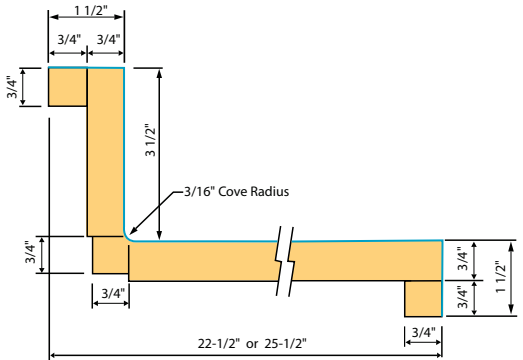

## Features

- 1-1/2" self-edge front nose, contemporary look.
- 3/16" cove radius for easy cleaning.
- 3/4" scribe for fitting out-of-square walls.
- Kitchen and vanity tops feature 3 1/2" backsplash.
- Wide and narrow bars are self-edge both sides.
- Flat deck tops are self-edge front, raw back side.