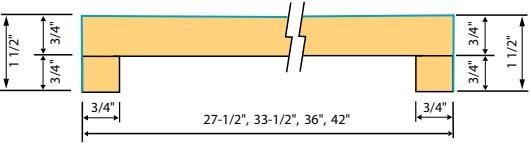

BAR TOP
DFB-27 1/2
DFB-33 1/2
DFB-36
DFB-42