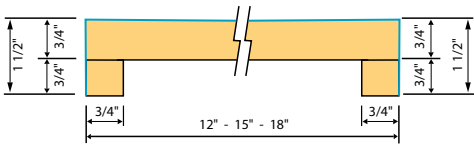

BARTOP
DFB-12
DFB-15
DFB-18