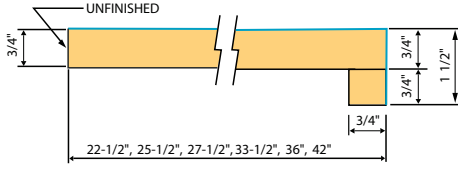

FLAT DECK TOP
DFFB-22 1/2
DFFB-25 1/2
DFFB-27 1/2
DFFB-33 1/2
DFFB-36
DFFB-42